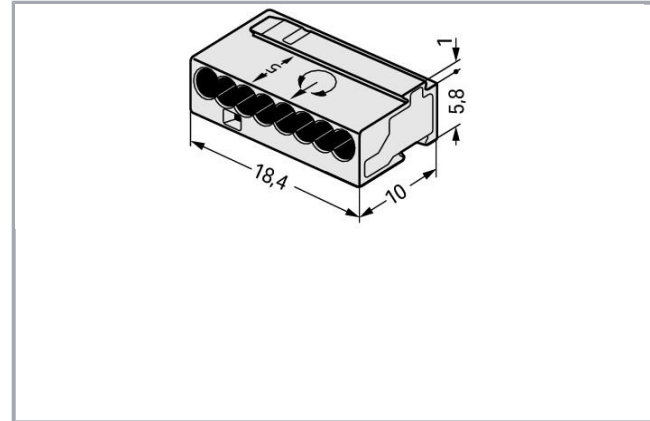

Информационен лист | Номер на артикул: 243-308

MICRO PUSH WIRE® connector for junction boxes; for solid conductors; 0.8 mm Ø; 8-conductor; light gray housing; light gray cover; Surrounding air temperature: max 60°C; light gray

www.wago.com/243-308

RoHS Compliant

Цвят:

Описание на артикула

Safety information 1:

When using conductors of the same diameter, Ø 0.5 mm/24 AWG or Ø 1 mm/18 AWG are also possible.

Данни

Electrical data

Имате ли въпроси относно нашите продукти?
Винаги ще се радваме да получим вашето обаждане на +359 2 489 46 09.

	PUSH WIRE®
Actuation type	Push-in
Connectable conductor materials	Copper
Conductor diameter	0,6 ... 0,8 mm
Strip length	5 ... 6 mm / 0.2 ... 0.24 inch
Total number of connection points	8
Total number of potentials	1
Number of connection types	1
Number of levels	1
Wiring type	Side-entry wiring

Geometrical Data

Width	18,4 mm / 0.724 inch
Height	6,8 mm / 0.268 inch
Depth	10 mm / 0.394 inch

Material Data

Color	light gray
Fire load	0,019 MJ
Weight	1,4 g

Environmental Requirements

Surrounding air temperature (operation)	60 ... 60 °C
Continuous operating temperature	105 ... 105 °C